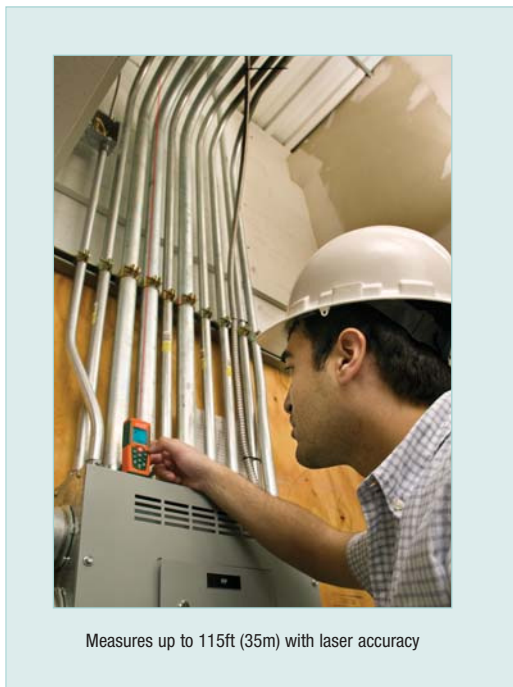

Laser Distance Meter

Laser measurement accurate to 0.08 inches

With Historical Storage that recalls the previous 10 records (measured or calculated results)

Features:

- Measures from 2" to 115' (0.05 to 35m)
- Automatically calculates Area and Volume
- Indirect measurement using Pythagorean theorem
- Continuous measurement function with Min/Max distance tracking updates every 0.5 seconds
- Addition/Subtraction
- Front or rear edge reference
- Low battery indicator
- Double molded housing (IP54)
- Auto power off
- Complete with carrying case and 2 AAA batteries

Measures up to 115ft (35m) with laser accuracy

Specifications	
Measurement Range	2" to 115' (0.05 to 35m)
Accuracy (up to 32'/10m)	±0.08" (±2mm)
Resolution	0.001" (0.001m)
Length Add calculation	99'11" (99.99m)
Area calculation	999.99 sq. ft. (999.99m ²)
Volume calculation	999.99 cu. ft. (999.99m ³)
Laser Power Off	after 30 seconds
Auto Power Off	after 3 minutes
Power Supply	2 AAA Batteries
Dimensions	4.5 x 1.9 x 1.1" (115 x 48 x 28mm)
Weight	5.3oz (150g)