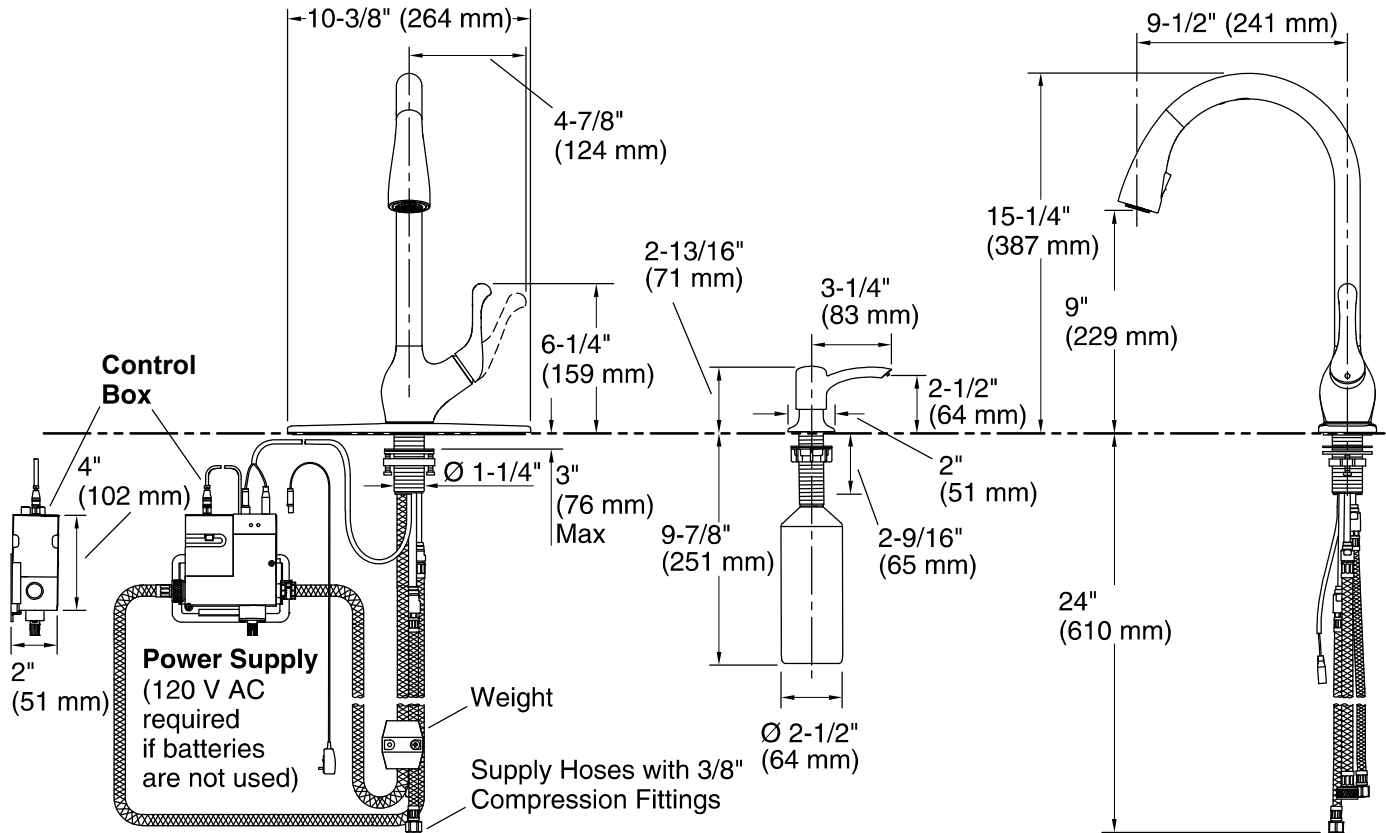

Technical Information

All product dimensions are nominal.

Faucet:

Flow rate: 1.8 gal/min (6.8 l/min)
Pressure: 60 psi (4.1 bar)
Power source: AA 1.5 V, included

Notes

Install this product according to the installation guide.

ADA compliant when installed to the specific requirements of these regulations.